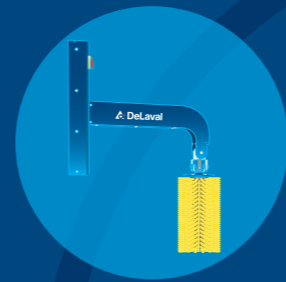

DeLaval RS450 & RS450S work well with:

DeLaval Cow Comfort