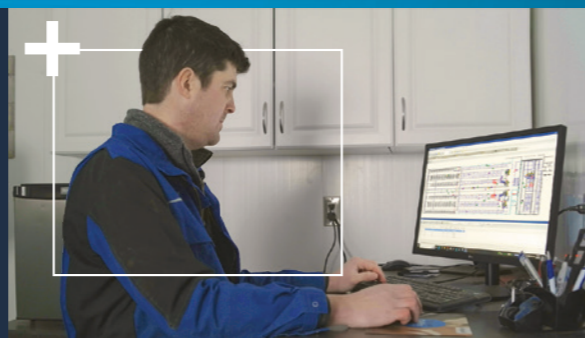

Cows' localization

Know the whereabouts of every cow in your barn, on your PC screen and in your phone*. Make finding a cow a breeze, saving time, money and avoiding disturbing your cows. Analyze behavior and time budgets per cow, knowing how much time they spend on each area every day: feeding area, cubicles, walking areas, milking areas, etc.

*localization function is only available for the BA300 configuration.

Helps you to improve:

- Labor efficiency
- Reproduction outcomes
- Animal welfare & health
- Animal productivity
- Optimize use of resources (semen, feed, drugs, etc)
- Overall work experience of the farm's team
- Enhance the power of more DeLaval Plus services that you may incorporate for your farm in the future