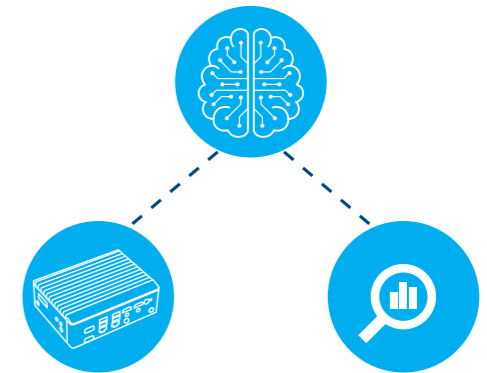

*localization function is only available for the BA300 configuration.

Helps you to improve:

- Labor efficiency
- Reproduction outcomes
- Animal welfare & health
- Animal productivity
- Optimize use of resources (semen, feed, drugs, etc)
- Overall work experience of the farm's team
- Enhance the power of more DeLaval Plus services that you may incorporate for your farm in the future

Every cow located and analyzed.

Powered by artificial intelligence

What is DeLaval DeepBlue?

DeepBlue is our most sophisticated model of cow behavior, so sophisticated that it uses artificial intelligence to find patterns that in many instances we just didn't know were there. DeepBlue searches, it finds trends and patterns, we validate and figure out how to make them valuable for you.

Your data

Using the DeLaval edge server your data is sent to DeepBlue so that it can be analyzed.

DeLaval Plus

Your data is returned to you in the form of actionable intelligence to help you make better, faster, more accurate decisions.